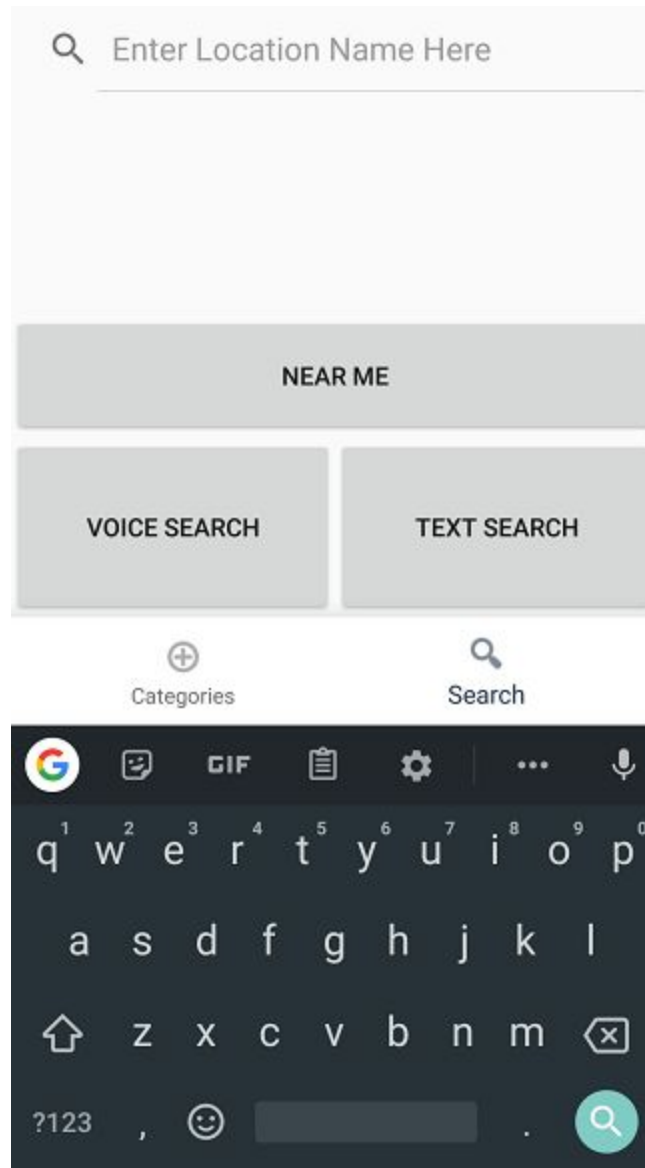

Using the App by Category:

The app is designed to display information as naturally as possible. It starts out with the Splash Screen, featuring the Access 4 All logo. Then opens to the list of categories. Tap a category to view the locations that correspond.

Categories

Search

Selecting “information” shows the general information on the location. If in the database, the results will have a website, phone number, and a direct link to an address.

Using the App by Search:

Alternatively, if you want to find a specific location by name instead of using the categories, select the search option in the bottom right.

If you want to submit a search by keyboard, select the “TEXT SEARCH” option. Your phone’s keyboard will pop up. Enter the name of the location you want to search, and press your keyboard’s submit option.

If you want to search by voice instead of keyboard, select the “VOICE SEARCH” option. Your phone will display a speaking icon. Say name of the location you want to search and the app will search it for you.