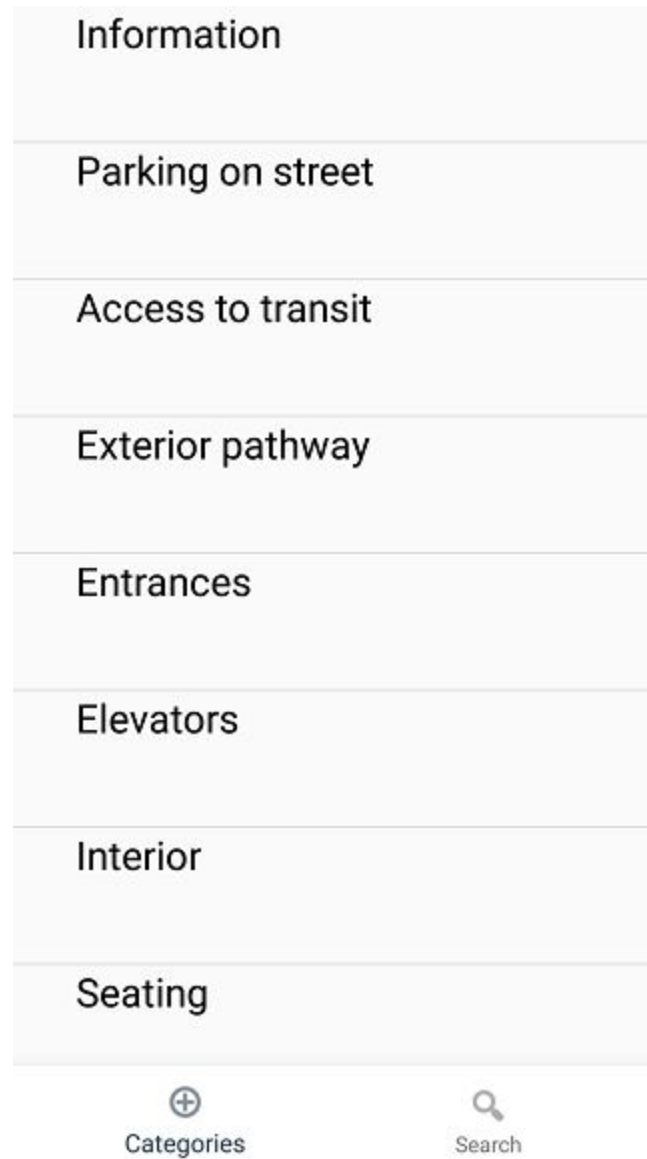

Access 4 All Spokane Travel & Local

★★★★★ 2

Everyone

This app is compatible with your device.

Installed

Access4All Spokane

Spark Central
1214 W. Summit Parkway Spokane,
WA 99201

Website: spark-central.org

Phone Number: [509-279-0299](tel:509-279-0299)

OPEN LOCATION IN MAPS

CALL ESTABLISHMENT

VISIT ESTABLISHMENT'S WEBSITE

Categories Search

This app is for people who want to find out more about a business and what kind of accessibility standards they have in the Spokane area.

Using the App by Category:

The app is designed to display information as naturally as possible. It starts out with the Splash Screen, featuring the Access 4 All logo. Then opens to the list of categories. Tap a category to view the locations that correspond.

Selecting a location shows the different categories of information that you might need on that location. Selecting one of these categories gives you all the documented information we have on that category.